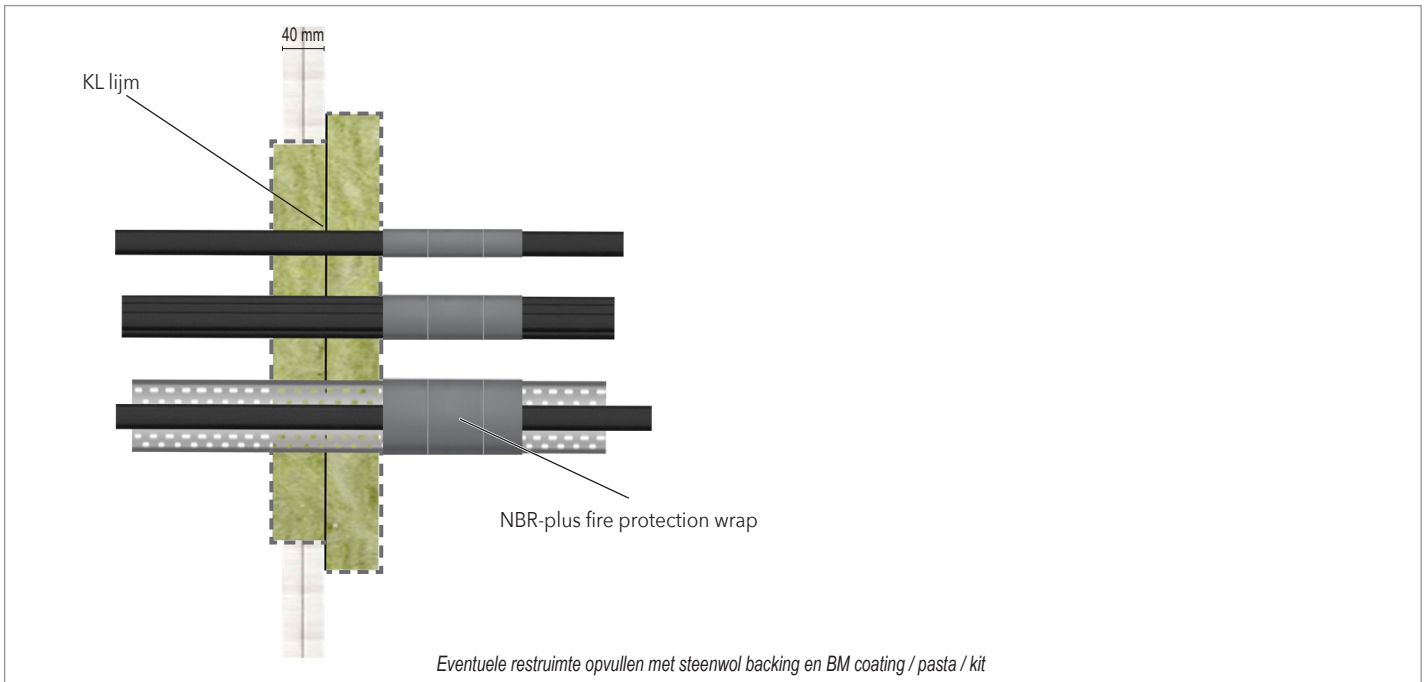

Elektrakabels / Elektrabuizen / Kabelgoten FLAMRO® KSL OSI (one-sided installation) systeem NBR-plus Firewrap

Steenwol brandschot / Firewrap

ETA-22/0052

Shaft wall		Outer Ø (mm)	Number of layers	NBR-plus protection wrap						Fire resistance class
Service				Width (mm)	Number of wraps	Inside seal (mm)		Outside seal (mm)		
						Wall	Floor	Wall	Floor	
	Cables	≤ 80	2	125	2	0		125		EI = 120
	Cable bundle	≤ 100	2							
	Cable tray	✓	2							
	Electric Conduits single	≤ 32	2	125	1	100	75	12,5	50	EI = 120
	Electric Conduits bundle	≤ 100 / ≤ 32	2							
	Speed pipes	≤ 40 / ≤ 14	1							
First support	≥ 100 - ≤ 600 mm		Max sparing	800 x 600 mm						