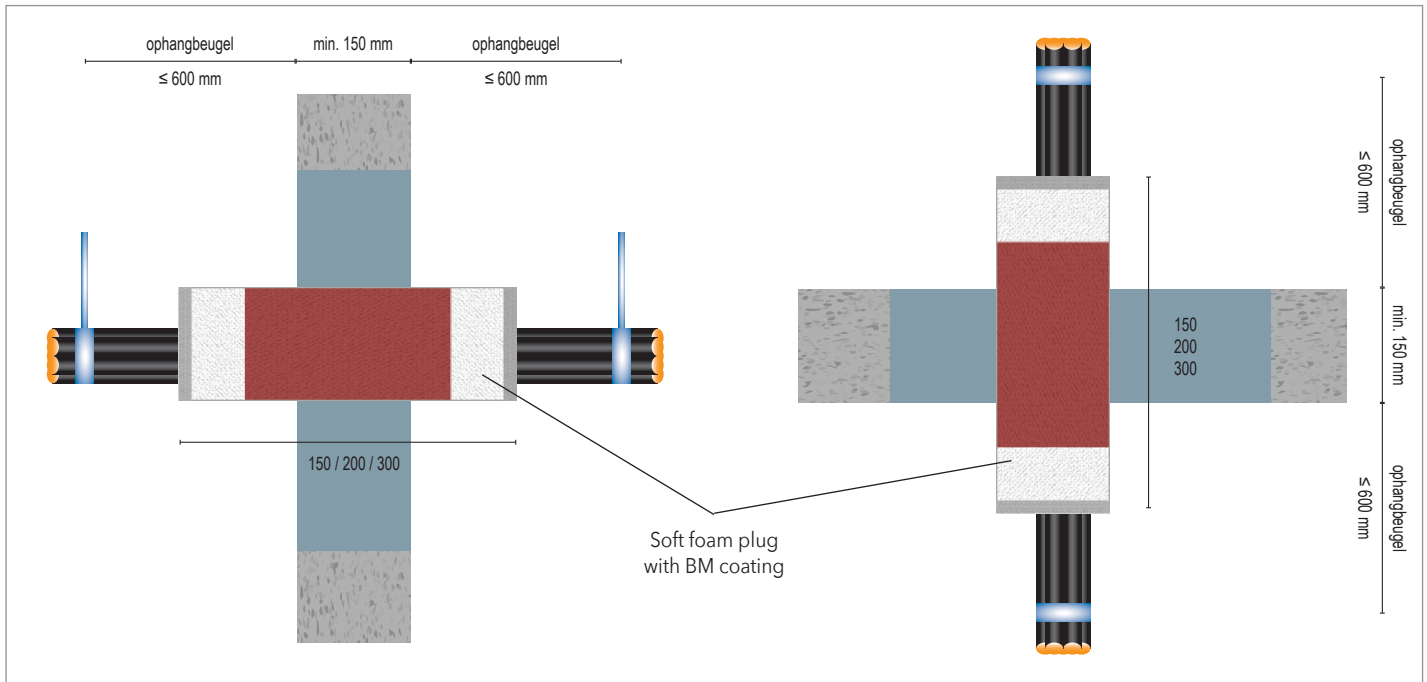

Elektrakabels FLAMRO® Novasit BM Mortelschot CT Cable Tube

Brandwerende mortel / Cable Tube

ETA 16/0132

Wall/Floor		Outer Ø (mm)	Fire resistance class
	Cables	≤ 80	EI = 90 U/C
	Cable bundles	≤ 107 / ≤ 21	
	Electric Conduits single	≤ 63 / ≤ 21	
	Electric Conduits bundle	≤ 107 / ≤ 32 / ≤ 21	
	Coax cable	≤ 28,5	
	Speed pipes	24 x ≤ 7 7 x ≤ 10 5 x ≤ 12	
	HVAC split-line combinaties	✓	
First support	≥ 100 - ≤ 600 mm	Max sparring	1000 x 2000 mm